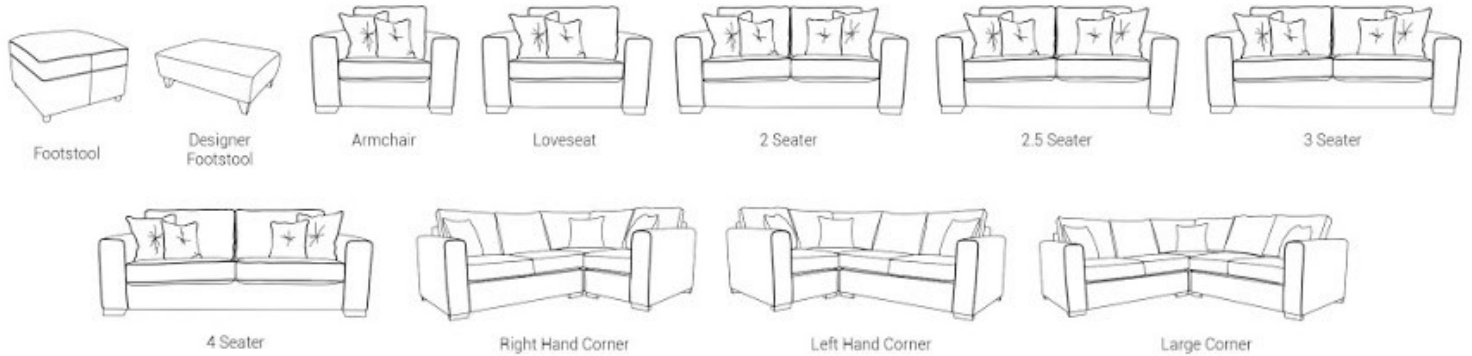

# VEGAS

	Overall Width	Overall Depth	Overall Height	No. Seat Cushions	No. Back Cushions
Armchair	95	97	88	1	1
Loveseat	130	97	88	1	1
2 Seater	165	97	88	2	2
2.5 Seater	180	97	88	2	2
3 Seater	200	97	88	2	2
4 Seater	222	97	88	2	2
Left Hand Corner	235	172	88	4	4
Right Hand Corner	235	172	88	4	4
Large Corner	235	235	88	5	6
Footstool	60	50	42	-	-
Designer Footstool	95	65	40	-	-

All Dimensions are measured in CM. Please allow a difference of +/- 3cm due to foam and fabric movement.