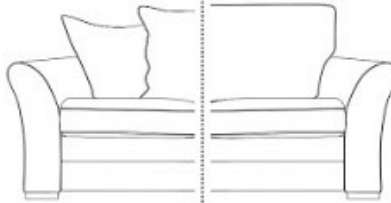

# GLITZ

Footstool

Armchair

2 Seater

2.5 Seater

3 Seater

Chaise

Sofabed

	Overall Width	Overall Depth	Overall Height	No. Seat Cushions	No. Back Cushions	No. Scatter Cushions
Armchair	112	95	91	1	1	1
2 Seater	172	95	91	2	2 (3)	2
2.5 Seater	190	95	91	2	2 (4)	2
3 Seater	210	95	91	2	2 (5)	2
Chaise	210	145	91	2	2 (5)	2
Sofabed	192	95	91	2	2	2
Footstool	63	66	43	-	-	-

All Dimensions are measured in CM. Please allow a difference of +/- 3cm due to foam and fabric movement.  
Available in Scatter Back and High Back - For back cushions for scatter option please see numbers in brackets.