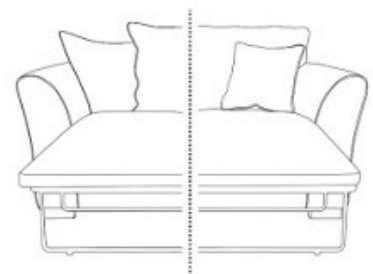

# GLITZ

Footstool

Armchair

2 Seater

2.5 Seater

3 Seater

Chaise

Sofabed

	Overall Width	Overall Depth	Overall Height	No. Seat Cushions	No. Back Cushions	No. Scatter Cushions
Armchair	112	95	91	1	1	1
2 Seater	172	95	91	2	2 (3)	2
2.5 Seater	190	95	91	2	2 (4)	2
3 Seater	210	95	91	2	2 (5)	2
Chaise	210	145	91	2	2 (5)	2
Sofabed	192	95	91	2	2	2
Footstool	63	66	43	-	-	-

All Dimensions are measured in CM. Please allow a difference of +/- 3cm due to foam and fabric movement.  
Available in Scatter Back and High Back - For back cushions for scatter option please see numbers in brackets.