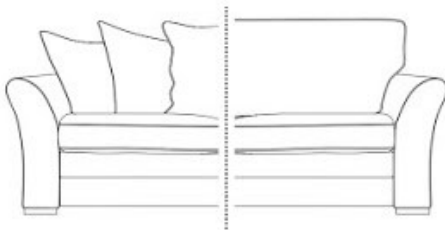

# GLITZ

Footstool

Armchair

2 Seater

2.5 Seater

3 Seater

Chaise

Sofabed

	Overall Width	Overall Depth	Overall Height	No. Seat Cushions	No. Back Cushions	No. Scatter Cushions
Armchair	112	95	91	1	1	1
2 Seater	172	95	91	2	2 (3)	2
2.5 Seater	190	95	91	2	2 (4)	2
3 Seater	210	95	91	2	2 (5)	2
Chaise	210	145	91	2	2 (5)	2
Sofabed	192	95	91	2	2	2
Footstool	63	66	43	-	-	-

All Dimensions are measured in CM. Please allow a difference of +/- 3cm due to foam and fabric movement.  
Available in Scatter Back and High Back - For back cushions for scatter option please see numbers in brackets.