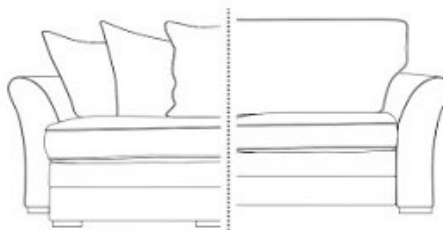

# GLITZ

Footstool

Armchair

2 Seater

2.5 Seater

3 Seater

Chaise

Sofabed

	Overall Width	Overall Depth	Overall Height	No. Seat Cushions	No. Back Cushions	No. Scatter Cushions
Armchair	112	95	91	1	1	1
2 Seater	172	95	91	2	2 (3)	2
2.5 Seater	190	95	91	2	2 (4)	2
3 Seater	210	95	91	2	2 (5)	2
Chaise	210	145	91	2	2 (5)	2
Sofabed	192	95	91	2	2	2
Footstool	63	66	43	-	-	-

All Dimensions are measured in CM. Please allow a difference of +/- 3cm due to foam and fabric movement.  
Available in Scatter Back and High Back - For back cushions for scatter option please see numbers in brackets.