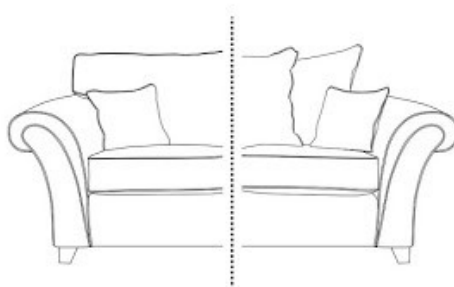

CHICAGO

Footstool

Designer Footstool

Armchair

2 Seater

2.5 Seater

3 Seater

	Overall Width	Overall Depth	Overall Height	No. Seat Cushions	No. Back Cushions
Armchair	124	98	95	1	1
2 Seater	180	98	95	2	2(3)
2.5 Seater	190	98	95	2	2(3)
3 Seater	210	98	95	2	2(5)
Footstool	63	66	43	-	-
Designer Footstool	95	65	40	-	-

All Dimensions are measured in CM. Please allow a difference of +/- 3cm due to foam and fabric movement.