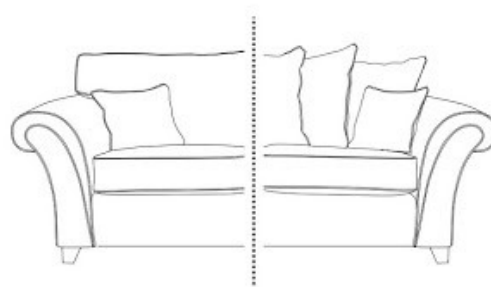

CHICAGO

Footstool

Designer Footstool

Armchair

2 Seater

2.5 Seater

3 Seater

	Overall Width	Overall Depth	Overall Height	No. Seat Cushions	No. Back Cushions
Armchair	124	98	95	1	1
2 Seater	180	98	95	2	2(3)
2.5 Seater	190	98	95	2	2(3)
3 Seater	210	98	95	2	2(5)
Footstool	63	66	43	-	-
Designer Footstool	95	65	40	-	-

All Dimensions are measured in CM. Please allow a difference of +/- 3cm due to foam and fabric movement.