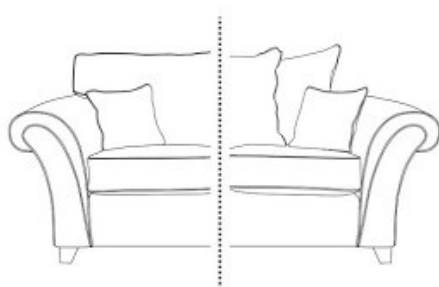

CHICAGO

Footstool

Designer Footstool

Armchair

2 Seater

2.5 Seater

3 Seater

	Overall Width	Overall Depth	Overall Height	No. Seat Cushions	No. Back Cushions
Armchair	124	98	95	1	1
2 Seater	180	98	95	2	2(3)
2.5 Seater	190	98	95	2	2(3)
3 Seater	210	98	95	2	2(5)
Footstool	63	66	43	-	-
Designer Footstool	95	65	40	-	-

All Dimensions are measured in CM. Please allow a difference of +/- 3cm due to foam and fabric movement.