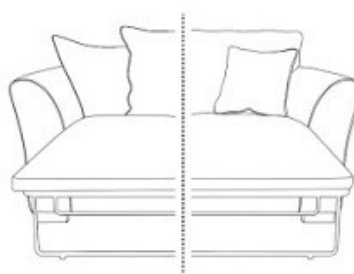

CHARLOTTE

Footstool

Armchair

2 Seater

2.5 Seater

3 Seater

Chaise

Sofabed

	Overall Width	Overall Depth	Overall Height	No. Seat Cushions	No. Back Cushions	No. Scatter Cushions
Armchair	112	95	91	1	1	1
2 Seater	172	95	91	2	2 (3)	2
2.5 Seater	190	95	91	2	2 (4)	2
3 Seater	210	95	91	2	2 (5)	2
Chaise	210	145	91	2	2 (5)	2
Sofabed	192	95	91	2	2	2
Footstool	63	66	43	-	-	-

All Dimensions are measured in CM. Please allow a difference of +/- 3cm due to foam and fabric movement.
Available in Scatter Back and High Back - For back cushions for scatter option please see numbers in brackets.