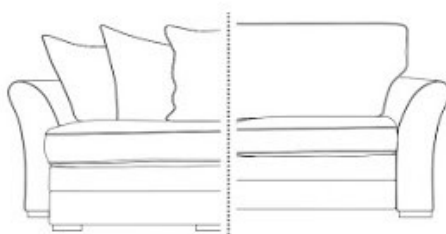

CHARLOTTE

Footstool

Armchair

2 Seater

2.5 Seater

3 Seater

Chaise

Sofabed

	Overall Width	Overall Depth	Overall Height	No. Seat Cushions	No. Back Cushions	No. Scatter Cushions
Armchair	112	95	91	1	1	1
2 Seater	172	95	91	2	2 (3)	2
2.5 Seater	190	95	91	2	2 (4)	2
3 Seater	210	95	91	2	2 (5)	2
Chaise	210	145	91	2	2 (5)	2
Sofabed	192	95	91	2	2	2
Footstool	63	66	43	-	-	-

All Dimensions are measured in CM. Please allow a difference of +/- 3cm due to foam and fabric movement.
Available in Scatter Back and High Back - For back cushions for scatter option please see numbers in brackets.