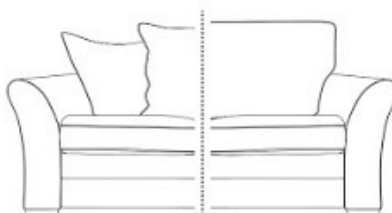

CHARLOTTE

Footstool

Armchair

2 Seater

2.5 Seater

3 Seater

Chaise

Sofabed

	Overall Width	Overall Depth	Overall Height	No. Seat Cushions	No. Back Cushions	No. Scatter Cushions
Armchair	112	95	91	1	1	1
2 Seater	172	95	91	2	2 (3)	2
2.5 Seater	190	95	91	2	2 (4)	2
3 Seater	210	95	91	2	2 (5)	2
Chaise	210	145	91	2	2 (5)	2
Sofabed	192	95	91	2	2	2
Footstool	63	66	43	-	-	-

All Dimensions are measured in CM. Please allow a difference of +/- 3cm due to foam and fabric movement.
Available in Scatter Back and High Back - For back cushions for scatter option please see numbers in brackets.