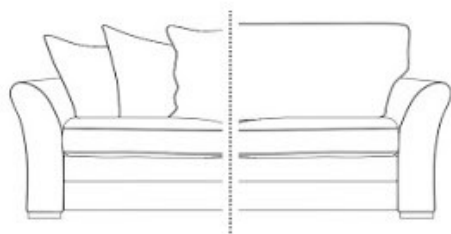

CHARLOTTE

Footstool

Armchair

2 Seater

2.5 Seater

3 Seater

Chaise

Sofabed

	Overall Width	Overall Depth	Overall Height	No. Seat Cushions	No. Back Cushions	No. Scatter Cushions
Armchair	112	95	91	1	1	1
2 Seater	172	95	91	2	2 (3)	2
2.5 Seater	190	95	91	2	2 (4)	2
3 Seater	210	95	91	2	2 (5)	2
Chaise	210	145	91	2	2 (5)	2
Sofabed	192	95	91	2	2	2
Footstool	63	66	43	-	-	-

All Dimensions are measured in CM. Please allow a difference of +/- 3cm due to foam and fabric movement.
Available in Scatter Back and High Back - For back cushions for scatter option please see numbers in brackets.