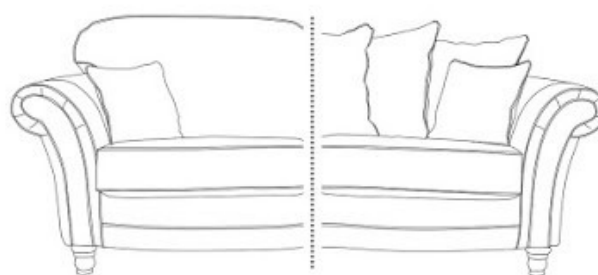

# BALMORAL

Footstool

Armchair

2 Seater

2.5 Seater

3 Seater

	Overall Width	Overall Depth	Overall Height	No. Seat Cushions	No. Back Cushions
Armchair	115	95	100	1	2
2 Seater	189	95	100	2	2(3)
2.5 Seater	195	95	100	2	2(5)
3 Seater	216	95	100	2	2(5)
Footstool	63	66	43	-	-

All Dimensions are measured in CM. Please allow a difference of +/- 3cm due to foam and fabric movement.