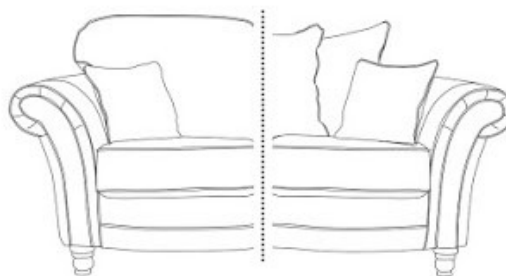

# BALMORAL

Footstool

Armchair

2 Seater

2.5 Seater

3 Seater

	Overall Width	Overall Depth	Overall Height	No. Seat Cushions	No. Back Cushions
Armchair	115	95	100	1	2
2 Seater	189	95	100	2	2(3)
2.5 Seater	195	95	100	2	2(5)
3 Seater	216	95	100	2	2(5)
Footstool	63	66	43	-	-

All Dimensions are measured in CM. Please allow a difference of +/- 3cm due to foam and fabric movement.