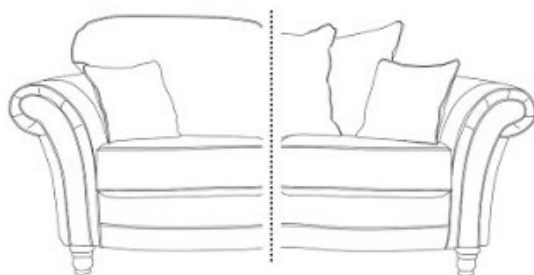

# BALMORAL

Footstool

Armchair

2 Seater

2.5 Seater

3 Seater

	Overall Width	Overall Depth	Overall Height	No. Seat Cushions	No. Back Cushions
Armchair	115	95	100	1	2
2 Seater	189	95	100	2	2(3)
2.5 Seater	195	95	100	2	2(5)
3 Seater	216	95	100	2	2(5)
Footstool	63	66	43	-	-

All Dimensions are measured in CM. Please allow a difference of +/- 3cm due to foam and fabric movement.